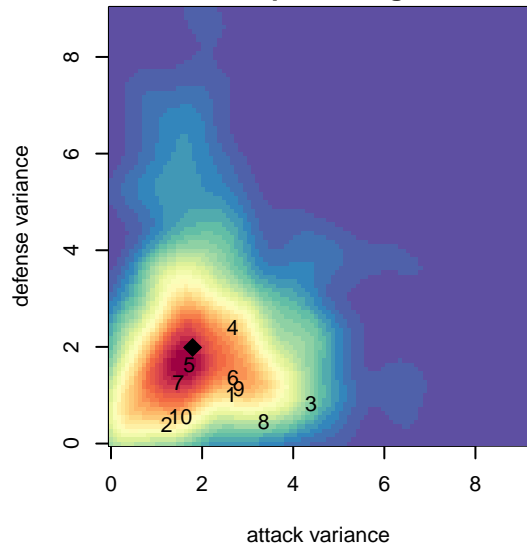

Crossfire Oregon USSDA B04

Crossfire Oregon
 Lake Oswego, OR
 B04 total strength=1384
 attack=6.88 defense=8.3
 fall league = USSDA U14

alt names used:
 CROSSFIRE OREGON 2004 DA (OR)
 Crossfire Oregon U-14

Venues played:
 2017 Nike Crossfire Challenge DA U14
 2017 USSDA U14

Crossfire Oregon USSDA B04
 Dots are actual minus expected GF (blue circles) and GA (red triangles).
 Blue line is smoothed change in attack strength. Red is smoothed change in defense strength.

**attack and defense variance (black dot)
relative to other teams
and top 10 in region**

**attack and defense rating
relative to others at age
and all opponents in last 13 months**

Performance relative to 13 month average