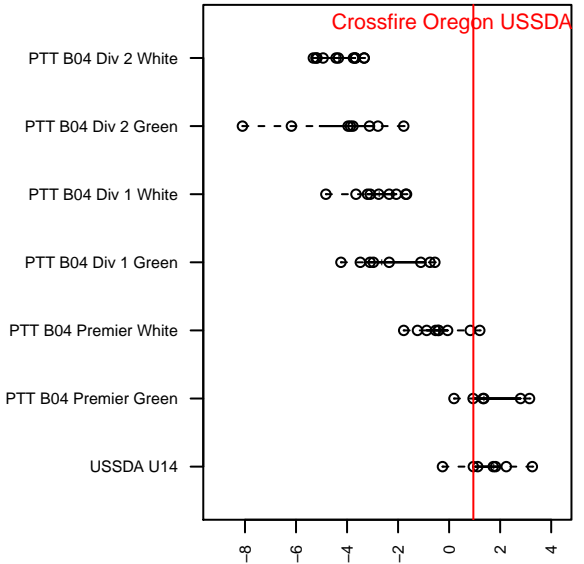

Crossfire Oregon USSDA B04

Crossfire Oregon
 Lake Oswego, OR
 B04 total strength=1384
 attack=6.88 defense=8.3
 fall league = USSDA U14

alt names used:
 CROSSFIRE OREGON 2004 DA (OR)
 Crossfire Oregon U-14

Venues played:
 2017 Nike Crossfire Challenge DA U14
 2017 USSDA U14

Crossfire Oregon USSDA B04
 Dots are actual minus expected GF (blue circles) and GA (red triangles).
 Blue line is smoothed change in attack strength. Red is smoothed change in defense strength.

**attack and defense variance (black dot)
relative to other teams
and top 10 in region**

**attack and defense rating
relative to others at age
and all opponents in last 13 months**

Performance relative to 13 month average